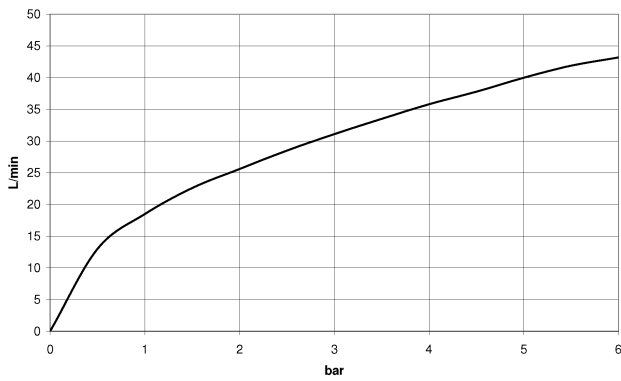

Bathtub - MEM

Deck valve clockwise-closing cold - polished chrome

Article number: 20 000 782-00

- 1-1/4" hole diameter
- Flange 2-3/8" x 2-3/8"
- (ADA)

polished chrome

Dimensional drawing

All dimensions in mm / inch = mm x 0,0394

Bathtub - MEM
Deck valve clockwise-closing cold - polished chrome
Article number: 20 000 782-00

Flow rate chart

Bathtub - MEM

Deck valve clockwise-closing cold - polished chrome

Article number: 20 000 782-00