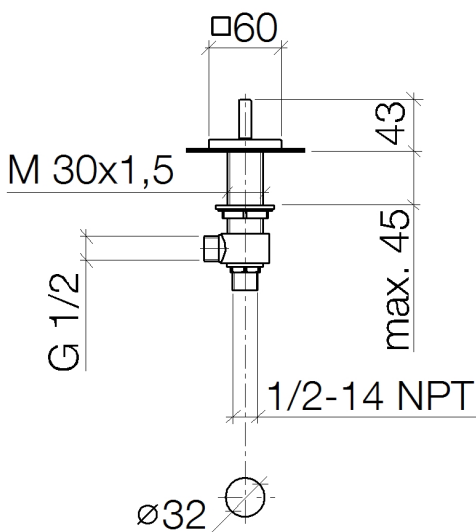

Bathtub - MEM

Deck valve clockwise-closing cold - polished chrome

Article number: 20 000 782-00

- 1-1/4" hole diameter
- Flange 2-3/8" x 2-3/8"
- (ADA)

polished chrome

Dimensional drawing

All dimensions in mm / inch = mm x 0,0394

Bathtub - MEM
Deck valve clockwise-closing cold - polished chrome
Article number: 20 000 782-00

Flow rate chart

Bathtub - MEM

Deck valve clockwise-closing cold - polished chrome

Article number: 20 000 782-00