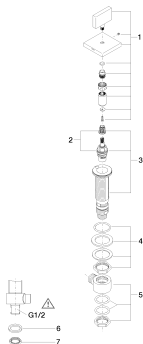

Bathtub - MEM

Deck valve clockwise-closing cold - polished chrome

Article number: 20 000 782-00

- 1-1/4" hole diameter
- Flange 2-3/8" x 2-3/8"
- (ADA)

polished chrome

Dimensional drawing

All dimensions in mm / inch = mm x 0,0394

Bathtub - MEM
Deck valve clockwise-closing cold - polished chrome
Article number: 20 000 782-00

Flow rate chart

Bathtub - MEM

Deck valve clockwise-closing cold - polished chrome

Article number: 20 000 782-00

Spare parts list

Number	Item Number	Designation	Number of units
--------	-------------	-------------	-----------------